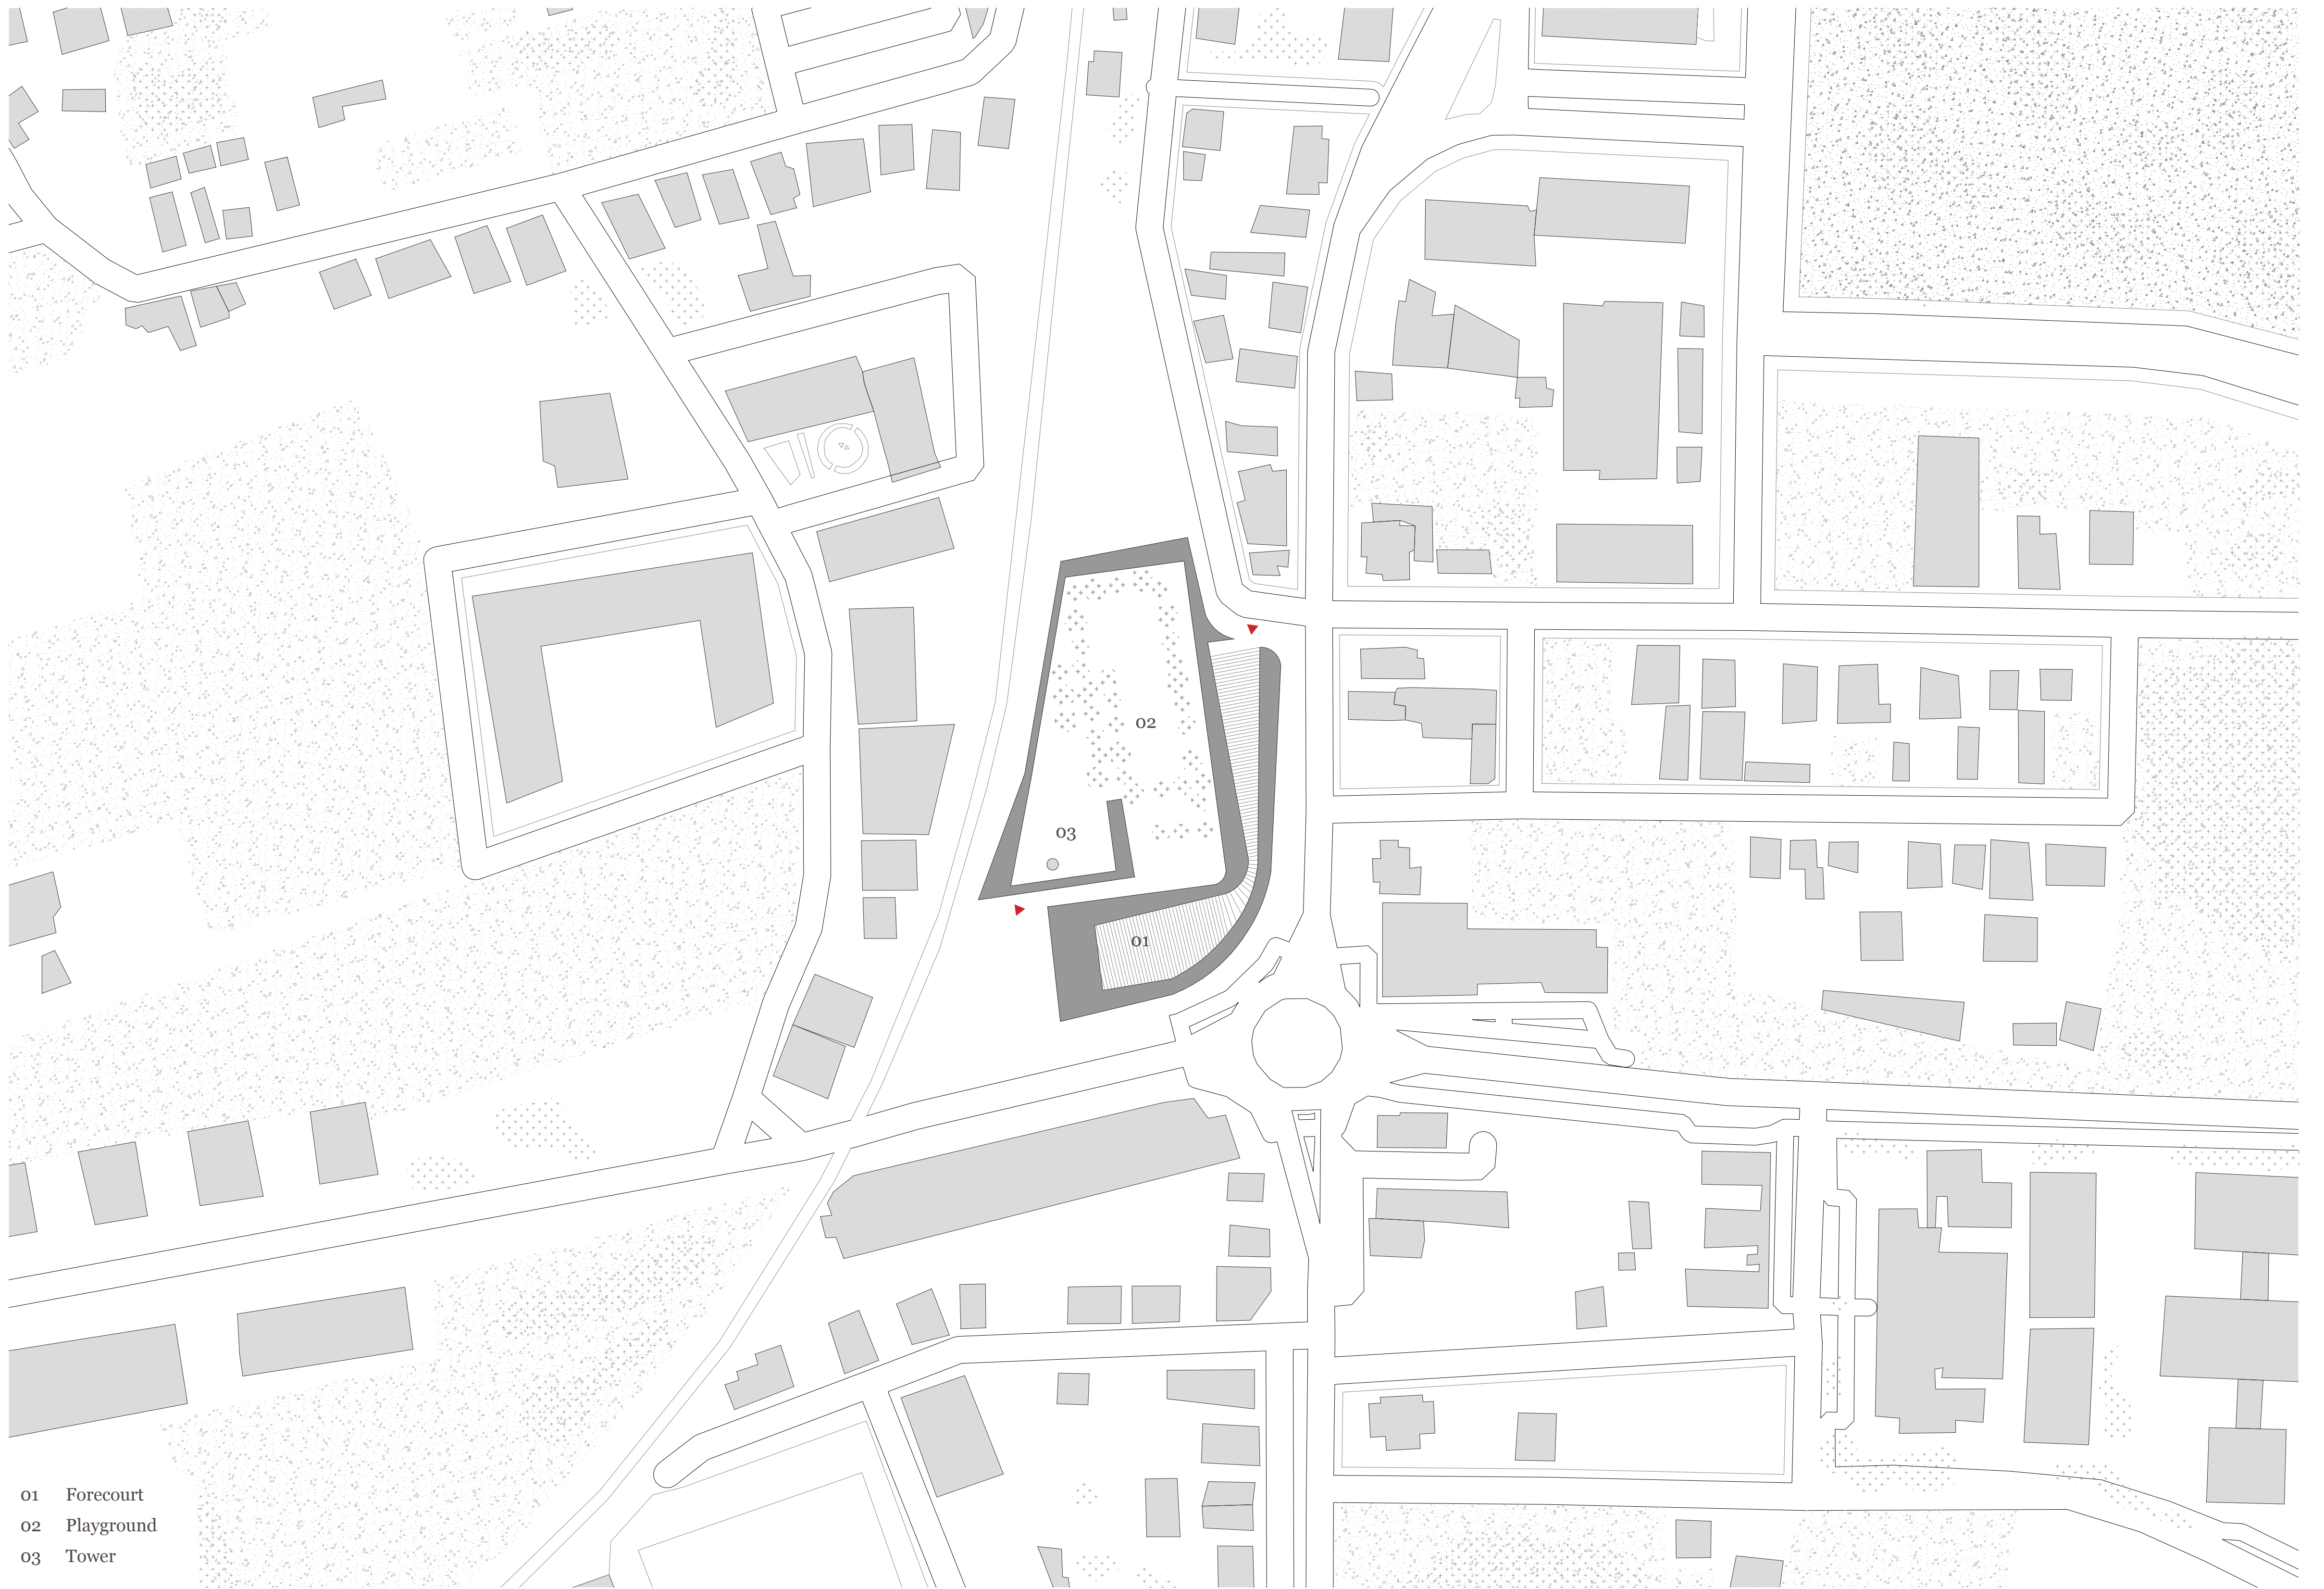

A WALLED OASIS
Porto, Portugal

- 01 Forecourt
- 02 Playground
- 03 Tower

0 20 50 100 m