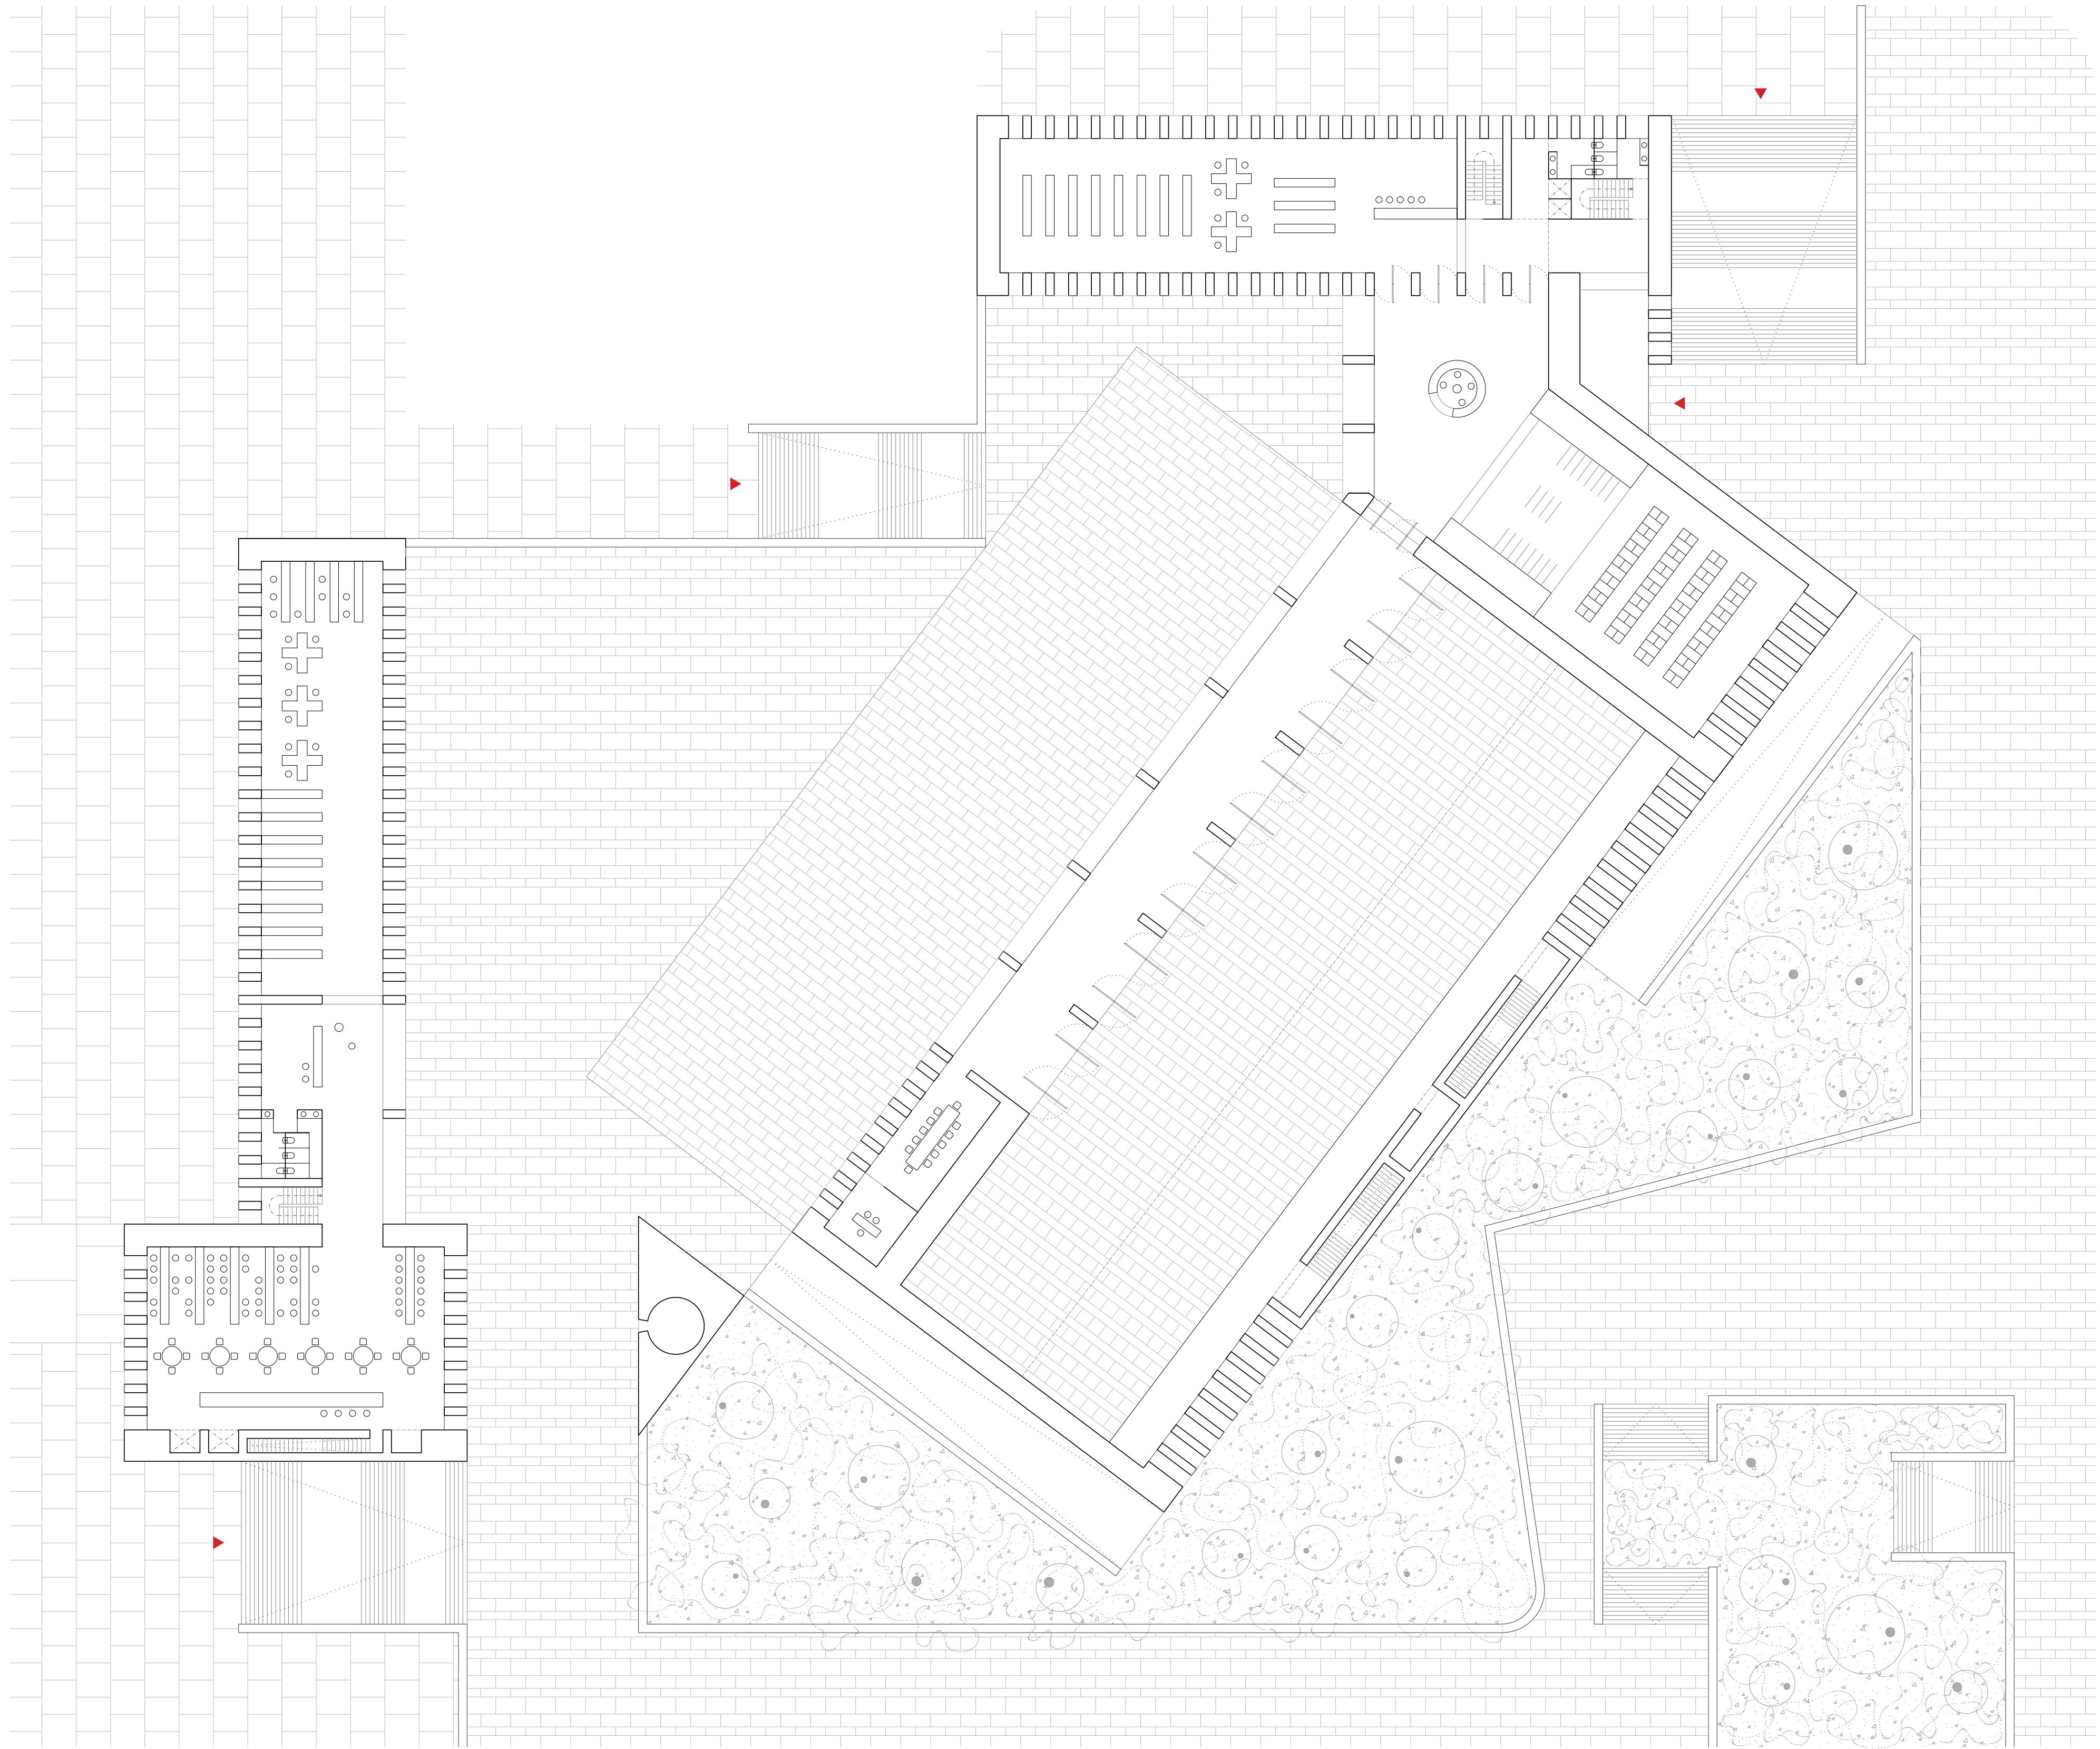

CENTRAL MOSQUE PRISHTINA  
Prishtina, Kosovo

0 4 12 24 m