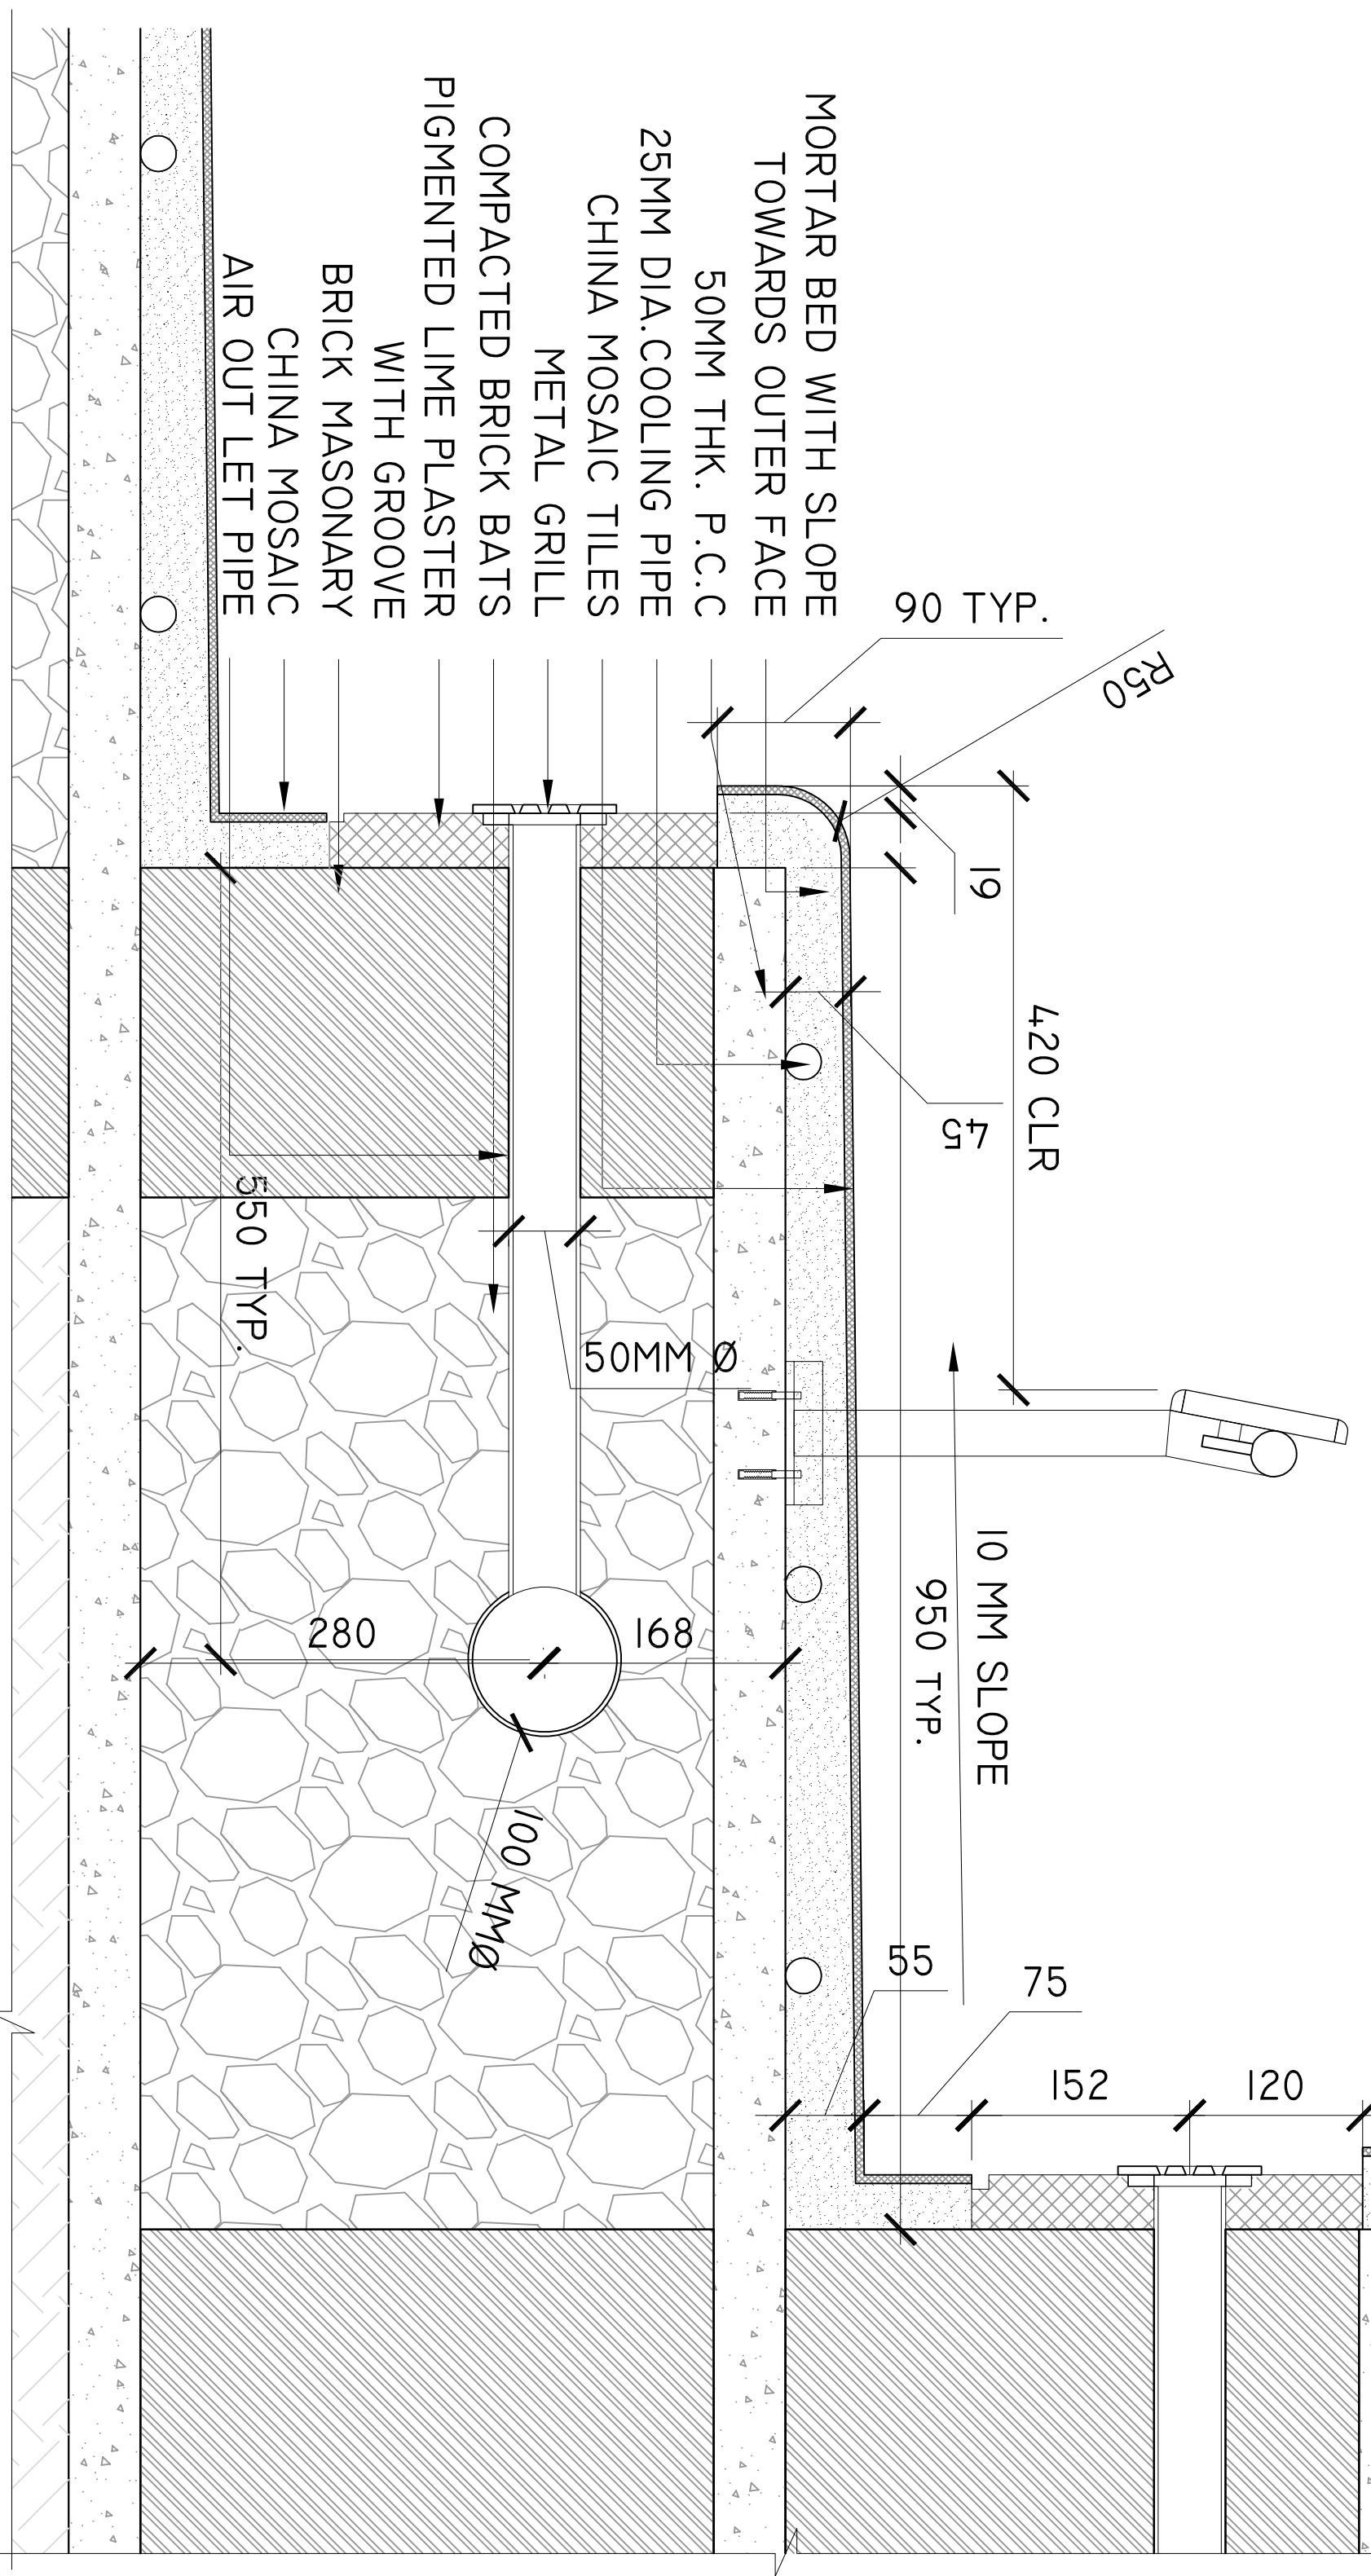

AIR OUTLET GRILL DETAIL

AMPHITHEATRE STEP DETAIL

CHINA MOSAIC TILES
MORTAR BED WITH SLOPE
TOWARDS OUTER FACE
25 MM DIA.COOLING PIPE
50 MM DIA. THROUGH OUT SLEEVE
METAL GRILL
R.C.C STEPS
BRICK MASONARY IN FILL
PIGMENTED LIME PLASTER

AMPHITHEATRE STEP DETAIL