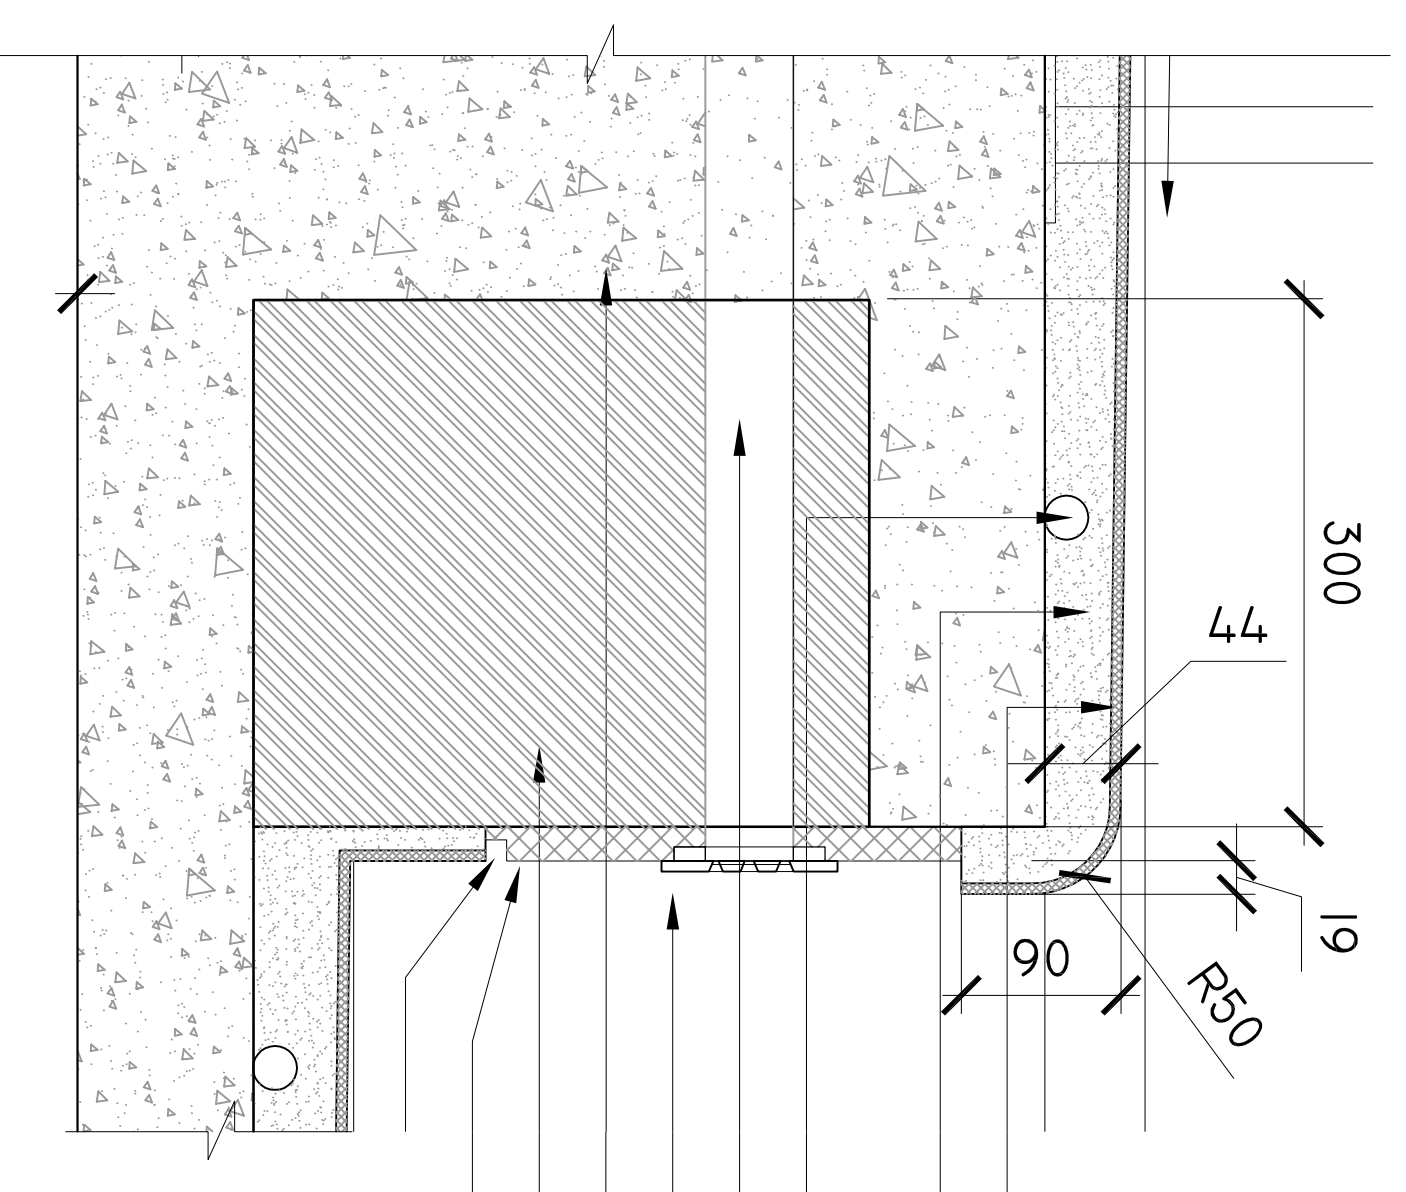

AIR OUTLET GRILL DETAIL

AMPHITHEATRE STEP DETAIL

CHINA MOSAIC TILES
MORTAR BED WITH SLOPE
TOWARDS OUTER FACE
25 MM DIA.COOLING PIPE
50 MM DIA. THROUGH OUT SLEEVE
METAL GRILL
R.C.C STEPS
BRICK MASONARY IN FILL
PIGMENTED LIME PLASTER

AMPHITHEATRE STEP DETAIL